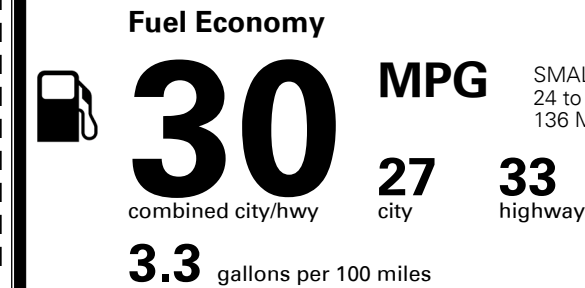

MSRP INCLUDING OPTIONS \$ 21,020.00

INLAND FREIGHT AND HANDLING \$ 1,045.00

TOTAL MANUFACTURER'S SUGGESTED RETAIL PRICE ▶ \$ 22,065.00

TOTAL ADDITIONAL WEIGHT: 7.7

#1 MASS MARKET BRAND IN
 J.D. POWER INITIAL QUALITY,
 5 YEARS IN A ROW.

GIVE IT EVERYTHING KIA

For J.D. Power 2019 award information, go to jdpower.com/awards for more details.

EPA DOT Fuel Economy and Environment

Gasoline Vehicle

SMALL STATION WAGONS range from 24 to 119 MPG. The best vehicle rates 136 MPGe.