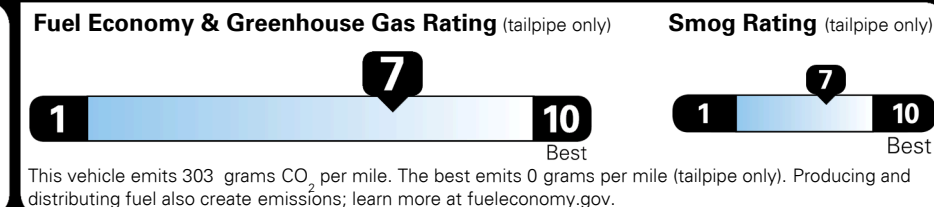

EPA DOT Fuel Economy and Environment

Gasoline Vehicle

Fuel Economy

30 MPG
combined city/hwy

27 city

33 highway

3.3 gallons per 100 miles

SMALL STATION WAGONS range from 24 to 119 MPG. The best vehicle rates 136 MPGe.

You save $750
in fuel costs over 5 years compared to the average new vehicle.

Annual fuel cost $1,350