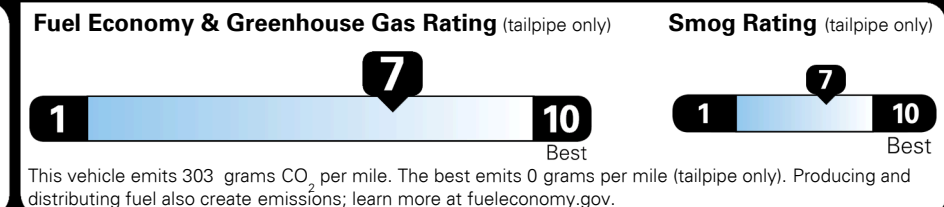

MANUFACTURER'S SUGGESTED RETAIL PRICE ▶ $ 20,290.00

COMPARE GT-LINE 2.0L FEATURES
Added to/in place of standard LX AT features
- Forward Collision Avoidance
- Lane Keeping Assist (LKA)
- Driver Attention Warning
- Leather Wrapped Steering Wheel/Shift Knob
- GT-Line Sport Front/Rear Bumper Fascia
- GT-Line Sport Side Sills w/Red Accent
- 18" Alloy Wheels
- Premium Cloth Seat Trim

ADDITIONAL INSTALLED EQUIPMENT:
(In addition to or in place of standard features)
Carpeted Floor Mats
Cargo Net

Included
Included
Included
Included
Included
Included
Included
Included

$135.00
$70.00

MSRP INCLUDING OPTIONS $ 20,495.00

INLAND FREIGHT AND HANDLING $ 1,045.00

TOTAL MANUFACTURER'S SUGGESTED RETAIL PRICE ▶ $ 21,540.00

EPA DOT Fuel Economy and Environment

Gasoline Vehicle

Fuel Economy

30 MPG combined city/hwy
27 MPG city
33 MPG highway

SMALL STATION WAGONS range from 24 to 119 MPG. The best vehicle rates 136 MPGe.

You save $750 in fuel costs over 5 years compared to the average new vehicle.

Annual fuel cost $1,350

Actual results will vary for many reasons, including driving conditions and how you drive and maintain your vehicle. The average new vehicle gets 27 MPG and costs $7,500 to fuel over 5 years. Cost estimates are based on 15,000 miles per year at $ 2.70 per gallon. MPGe is miles per gasoline gallon equivalent. Vehicle emissions are a significant cause of climate change and smog.

fueleconomy.gov

Calculate personalized estimates and compare vehicles

GOVERNMENT 5-STAR SAFETY RATINGS

Overall Vehicle Score	Not Rated	
Based on the combined rating of frontal, side and rollover. Should ONLY be compared to other vehicles of similar size and weight.		
Frontal Crash	Driver	Not Rated
	Passenger	Not Rated
Based on the risk of injury in a frontal impact. Should ONLY be compared to other vehicles of similar size and weight.		
Side Crash	Front seat	Not Rated
	Rear seat	Not Rated
Star ratings based on the risk of injury in a side impact.		
Rollover	Not Rated	
Star ratings based on the risk of rollover in a single-vehicle crash.		

Star ratings range from 1 to 5 stars (★★★★★) with 5 being the highest. Source: National Highway Traffic Safety Administration (NHTSA). www.safercar.gov or 1-888-327-4236

Manufacturer's suggested retail price includes Manufacturer's recommended pre-delivery service. License and title fees, state and local taxes and other dealer installed options and accessories are not included in the manufacturer's suggested retail price.

PARTS CONTENT INFORMATION

FOR VEHICLES IN THIS CAR LINE U.S./CANADIAN PARTS CONTENT: 1 %

MAJOR SOURCES OF FOREIGN PARTS:
OTHER: 5%
KOREA: 94%

NOTE: PARTS CONTENT DOES NOT INCLUDE FINAL ASSEMBLY, DISTRIBUTION, OR OTHER NON-PARTS COSTS.

FOR THIS VEHICLE FINAL ASSEMBLY POINT: GWANGJU, KOREA

COUNTRY OF ORIGIN ENGINE: KOREA
TRANSMISSION: KOREA

TOTAL ADDITIONAL WEIGHT: 6.5