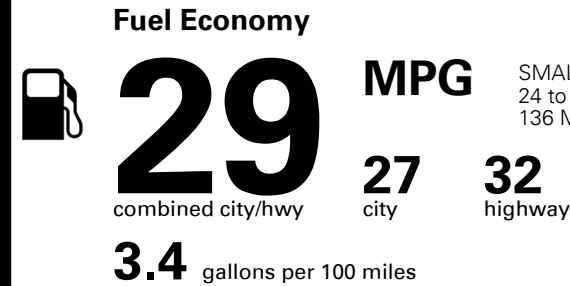

\$345.00
 Included
 \$130.00
 \$60.00

\$ 28,025.00

\$ 995.00

\$ 29,020.00

#1 MASS MARKET BRAND IN
 J.D. POWER INITIAL QUALITY,
 5 YEARS IN A ROW.

GIVE IT EVERYTHING KIA

For J.D. Power 2019 award information, go to jdpower.com/awards for more details.

EPA DOT Fuel Economy and Environment

Gasoline Vehicle

SMALL STATION WAGONS range from 24 to 119 MPG. The best vehicle rates 136 MPG.

You save \$500
 in fuel costs
 over 5 years
 compared to the
 average new vehicle.