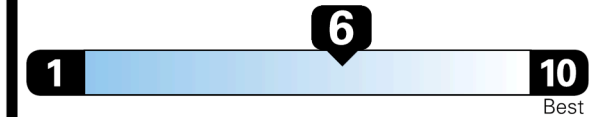

SMALL STATION WAGONS range from 24 to 119 MPG. The best vehicle rates 136 MPG.

You save $500
in fuel costs
over 5 years
compared to the
average new vehicle.

Annual fuel cost
$1,400

Fuel Economy & Greenhouse Gas Rating (tailpipe only)