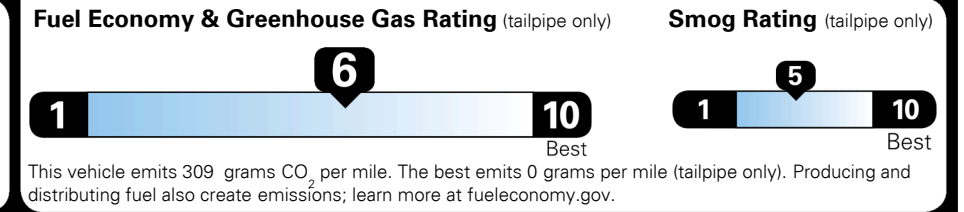

\$345.00
 Included
 \$75.00
 \$135.00
 \$95.00

MSRP INCLUDING OPTIONS

\$ 28,140.00

INLAND FREIGHT AND HANDLING

\$ 1,045.00

TOTAL MANUFACTURER'S SUGGESTED RETAIL PRICE ►

\$ 29,185.00

EPA DOT Fuel Economy and Environment

Gasoline Vehicle

SMALL STATION WAGONS range from 24 to 119 MPG. The best vehicle rates 136 MPGe.

You save
\$500
 in fuel costs
 over 5 years
 compared to the
 average new vehicle.

Annual fuel cost
\$1,400