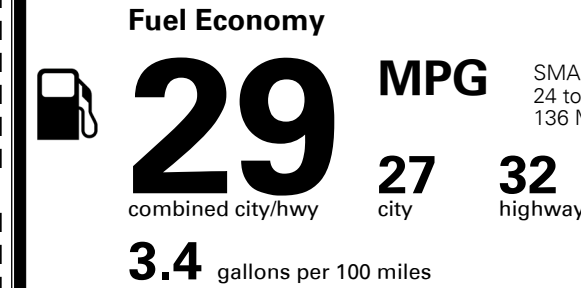

\$345.00
 Included
 \$75.00
 \$135.00
 \$95.00

MSRP INCLUDING OPTIONS

\$ 28,140.00

INLAND FREIGHT AND HANDLING

\$ 1,045.00

TOTAL MANUFACTURER'S SUGGESTED RETAIL PRICE ►

\$ 29,185.00

EPA DOT Fuel Economy and Environment

Gasoline Vehicle

SMALL STATION WAGONS range from 24 to 119 MPG. The best vehicle rates 136 MPGe.

You save
\$500
 in fuel costs
 over 5 years
 compared to the
 average new vehicle.

Annual fuel cost
\$1,400