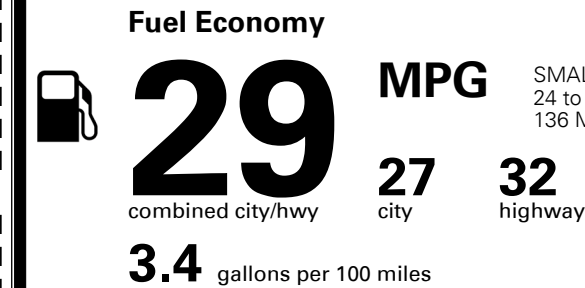

Included
 Included
 Included
 Included
 Included
 Included
 Included
 Included

\$345.00
 Included
 \$130.00
 \$95.00
 \$250.00

MSRP INCLUDING OPTIONS

\$ 28,310.00

INLAND FREIGHT AND HANDLING

\$ 995.00

TOTAL MANUFACTURER'S SUGGESTED RETAIL PRICE ▶

\$ 29,305.00

EPA DOT Fuel Economy and Environment

SMALL STATION WAGONS range from 24 to 119 MPG. The best vehicle rates 136 MPGe.

You save \$500
 in fuel costs over 5 years compared to the average new vehicle.