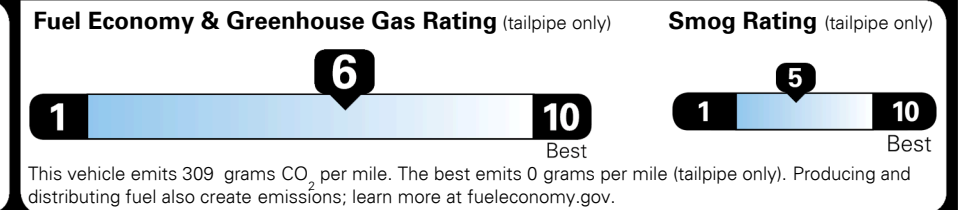

EPA DOT Fuel Economy and Environment

Gasoline Vehicle

Fuel Economy

29 MPG
combined city/hwy

27 MPG
city

32 MPG
highway

3.4 gallons per 100 miles

SMALL STATION WAGONS range from 24 to 119 MPG. The best vehicle rates 136 MPGe.

You save $500
in fuel costs over 5 years
compared to the average new vehicle.

Annual fuel cost $1,400