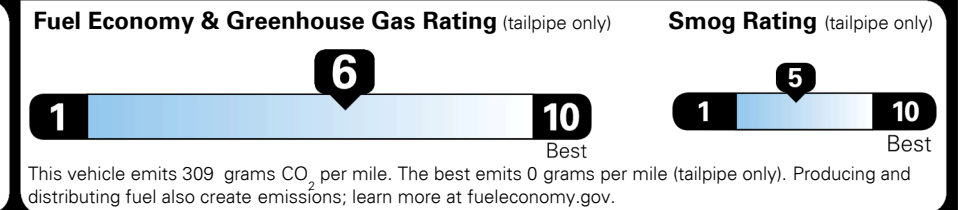

EPA DOT Fuel Economy and Environment

Gasoline Vehicle

Fuel Economy

29 MPG
combined city/hwy

27 MPG
city

32 MPG
highway

3.4 gallons per 100 miles

SMALL STATION WAGONS range from 24 to 119 MPG. The best vehicle rates 136 MPGe.

You save
$500
in fuel costs
over 5 years
compared to the
average new vehicle.

Annual fuel cost
$1,400