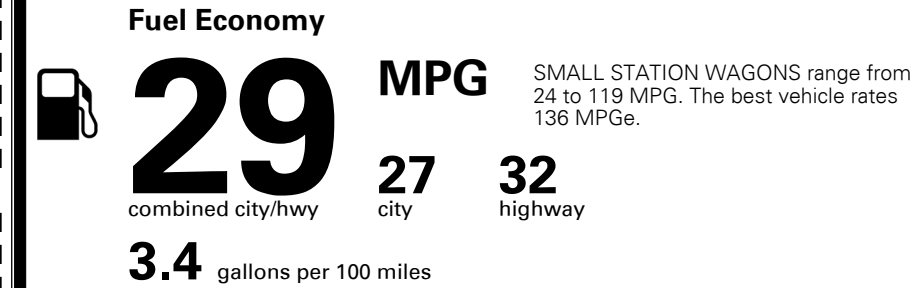

Included
 Included
 Included
 Included
 Included
 Included
 Included

Included
 \$135.00

MSRP INCLUDING OPTIONS \$ 27,625.00

INLAND FREIGHT AND HANDLING \$ 1,045.00

TOTAL MANUFACTURER'S SUGGESTED RETAIL PRICE ▶ \$ 28,670.00

EPA DOT Fuel Economy and Environment

Gasoline Vehicle

You save \$500
 in fuel costs over 5 years
 compared to the average new vehicle.

SMALL STATION WAGONS range from 24 to 119 MPG. The best vehicle rates 136 MPGe.