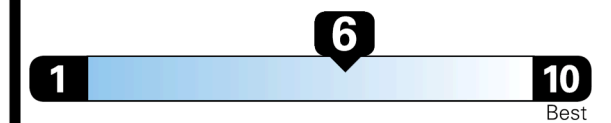

Fuel Economy & Greenhouse Gas Rating (tailpipe only)