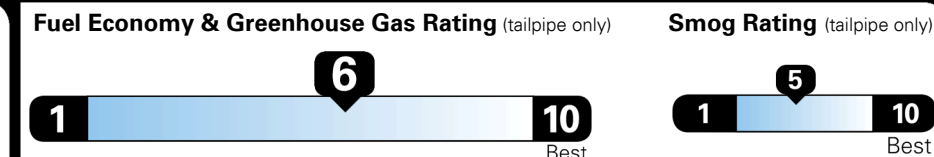

This vehicle emits 309 grams CO₂ per mile. The best emits 0 grams per mile (tailpipe only). Producing and distributing fuel also create emissions; learn more at fueleconomy.gov.

Actual results will vary for many reasons, including driving conditions and how you drive and maintain your vehicle. The average new vehicle gets 27 MPG and costs $7,500 to fuel over 5 years. Cost estimates are based on 15,000 miles per year at $ 2.70 per gallon. MPGe is miles per gasoline gallon equivalent. Vehicle emissions are a significant cause of climate change and smog.

fueleconomy.gov

Calculate personalized estimates and compare vehicles

GOVERNMENT 5-STAR SAFETY RATINGS

Overall Vehicle Score Not Rated

Based on the combined rating of frontal, side and rollover. Should ONLY be compared to other vehicles of similar size and weight.

Frontal Driver Not Rated

Crash Passenger Not Rated

Based on the risk of injury in a frontal impact. Should ONLY be compared to other vehicles of similar size and weight.

Side Front seat Not Rated

Crash Rear seat Not Rated

Star ratings based on the risk of injury in a side impact.

Rollover Not Rated

Star ratings based on the risk of rollover in a single-vehicle crash.

Star ratings range from 1 to 5 stars (★★★★★) with 5 being the highest.

Source: National Highway Traffic Safety Administration (NHTSA).

www.safercar.gov or 1-888-327-4236

Manufacturer's suggested retail price includes Manufacturer's recommended pre-delivery service. License and title fees, state and local taxes and other dealer installed options and accessories are not included in the manufacturer's suggested retail price.

PARTS CONTENT INFORMATION

FOR VEHICLES IN THIS CAR LINE U.S./CANADIAN PARTS CONTENT: 1 %

MAJOR SOURCES OF FOREIGN PARTS:
OTHER: 5%
KOREA: 94%

NOTE: PARTS CONTENT DOES NOT INCLUDE FINAL ASSEMBLY, DISTRIBUTION, OR OTHER NON-PARTS COSTS.

FOR THIS VEHICLE FINAL ASSEMBLY POINT: GWANGJU, KOREA

COUNTRY OF ORIGIN

ENGINE: KOREA
TRANSMISSION: KOREA