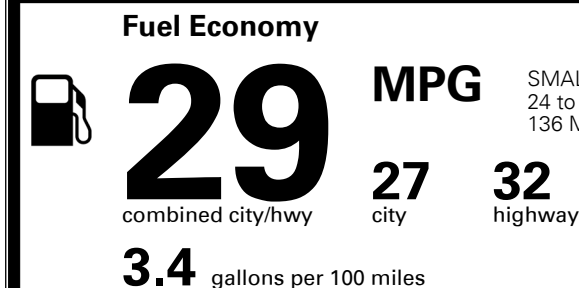

\$ 995.00

TOTAL MANUFACTURER'S SUGGESTED RETAIL PRICE ▶

\$ 29,095.00

EPA DOT Fuel Economy and Environment

Gasoline Vehicle

SMALL STATION WAGONS range from 24 to 119 MPG. The best vehicle rates 136 MPGe.

You save \$500
 in fuel costs over 5 years compared to the average new vehicle.