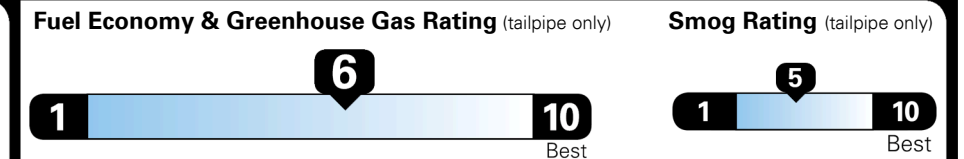

\$ 28,670.00

TOTAL ADDITIONAL WEIGHT: 6.0

EPA DOT Fuel Economy and Environment

Gasoline Vehicle

Fuel Economy

29 MPG
 combined city/hwy

27 MPG
 city

32 MPG
 highway

3.4 gallons per 100 miles

SMALL STATION WAGONS range from 24 to 119 MPG. The best vehicle rates 136 MPGe.

You save
\$500
 in fuel costs
 over 5 years
 compared to the
 average new vehicle.

Annual fuel cost
\$1,400