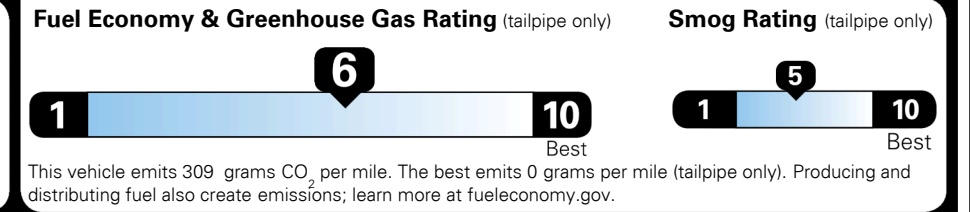

Actual results will vary for many reasons, including driving conditions and how you drive and maintain your vehicle. The average new vehicle gets 27 MPG and costs $7,500 to fuel over 5 years. Cost estimates are based on 15,000 miles per year at $ 2.70 per gallon. MPGe is miles per gasoline gallon equivalent. Vehicle emissions are a significant cause of climate change and smog.

fueleconomy.gov

Calculate personalized estimates and compare vehicles

GOVERNMENT 5-STAR SAFETY RATINGS

Overall Vehicle Score		Not Rated
Based on the combined rating of frontal, side and rollover. Should ONLY be compared to other vehicles of similar size and weight.		
Frontal	Driver	Not Rated
Crash	Passenger	Not Rated
Based on the risk of injury in a frontal impact. Should ONLY be compared to other vehicles of similar size and weight.		
Side	Front seat	Not Rated
Crash	Rear seat	Not Rated
Star ratings based on the risk of injury in a side impact.		
Rollover		Not Rated
Star ratings based on the risk of rollover in a single-vehicle crash.		

Star ratings range from 1 to 5 stars (★★★★★) with 5 being the highest.
Source: National Highway Traffic Safety Administration (NHTSA).
www.safercar.gov or 1-888-327-4236

Manufacturer's suggested retail price includes Manufacturer's recommended pre-delivery service. License and title fees, state and local taxes and other dealer installed options and accessories are not included in the manufacturer's suggested retail price.

PARTS CONTENT INFORMATION

FOR VEHICLES IN THIS CAR LINE U.S./CANADIAN PARTS CONTENT: 1 %

MAJOR SOURCES OF FOREIGN PARTS:
OTHER: 5%
KOREA: 94%

NOTE: PARTS CONTENT DOES NOT INCLUDE FINAL ASSEMBLY, DISTRIBUTION, OR OTHER NON-PARTS COSTS.

FOR THIS VEHICLE FINAL ASSEMBLY POINT:
GWANGJU, KOREA

COUNTRY OF ORIGIN
ENGINE: KOREA
TRANSMISSION: KOREA