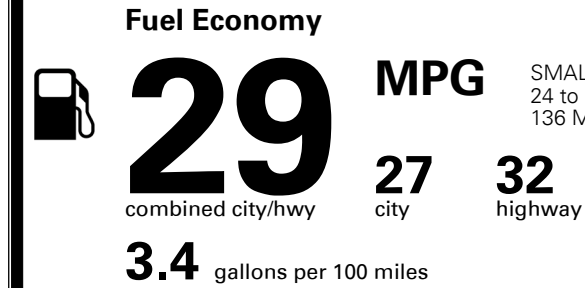

\$345.00  
 Included  
 \$130.00

MSRP INCLUDING OPTIONS

\$ 27,965.00

INLAND FREIGHT AND HANDLING

\$ 995.00

**TOTAL MANUFACTURER'S SUGGESTED RETAIL PRICE ▶**

**\$ 28,960.00**

TOTAL ADDITIONAL WEIGHT: 6.0

**EPA DOT Fuel Economy and Environment**

**Gasoline Vehicle**

SMALL STATION WAGONS range from 24 to 119 MPG. The best vehicle rates 136 MPGe.

**You save \$500**  
 in fuel costs over 5 years compared to the average new vehicle.