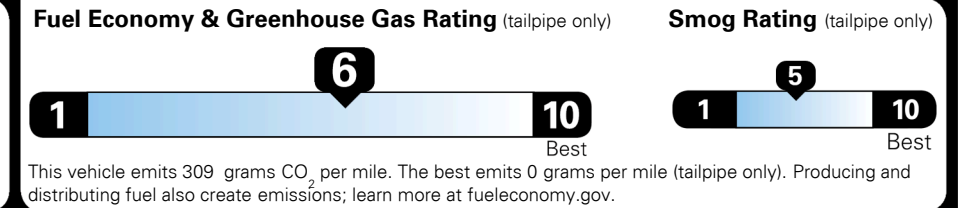

\$ 28,765.00

TOTAL ADDITIONAL WEIGHT: 9.0

EPA DOT Fuel Economy and Environment

Gasoline Vehicle

Fuel Economy

29 MPG
combined city/hwy

27 MPG
city

32 MPG
highway

3.4 gallons per 100 miles

SMALL STATION WAGONS range from 24 to 119 MPG. The best vehicle rates 136 MPGe.

You save \$500
in fuel costs over 5 years
compared to the average new vehicle.

Annual fuel cost \$1,400