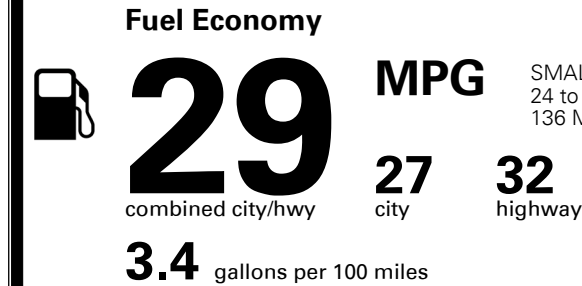

Included
 Included
 Included
 Included
 Included
 Included
 Included
 Included
 Included

Included \$130.00

MSRP INCLUDING OPTIONS \$ 27,620.00

INLAND FREIGHT AND HANDLING \$ 995.00

TOTAL MANUFACTURER'S SUGGESTED RETAIL PRICE ▶ \$ 28,615.00

EPA DOT Fuel Economy and Environment

Gasoline Vehicle

SMALL STATION WAGONS range from 24 to 119 MPG. The best vehicle rates 136 MPGe.

You save \$500
 in fuel costs over 5 years compared to the average new vehicle.