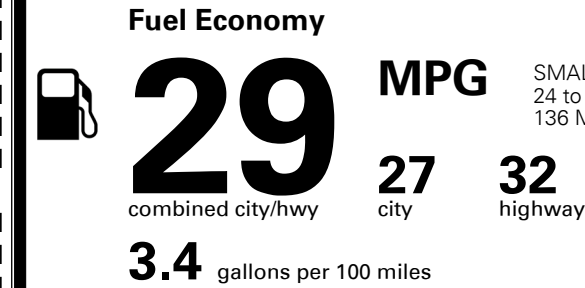

MSRP INCLUDING OPTIONS \$ 27,970.00

INLAND FREIGHT AND HANDLING \$ 1,045.00

TOTAL MANUFACTURER'S SUGGESTED RETAIL PRICE ► \$ 29,015.00

TOTAL ADDITIONAL WEIGHT: 6.0

EPA DOT Fuel Economy and Environment

Gasoline Vehicle

SMALL STATION WAGONS range from 24 to 119 MPG. The best vehicle rates 136 MPGe.

You save \$500
 in fuel costs over 5 years compared to the average new vehicle.

Annual fuel cost
\$1,400

Actual results will vary for many reasons, including driving conditions and how you drive and maintain your vehicle. The average new vehicle gets 27 MPG and costs \$7,500 to fuel over 5 years. Cost estimates are based on 15,000 miles per year at \$ 2.70 per gallon. MPGe is miles per gasoline gallon equivalent. Vehicle emissions are a significant cause of climate change and smog.