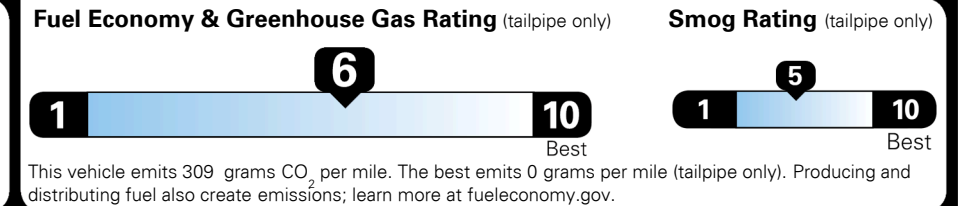

MSRP INCLUDING OPTIONS \$ 27,970.00

INLAND FREIGHT AND HANDLING \$ 1,045.00

TOTAL MANUFACTURER'S SUGGESTED RETAIL PRICE ► \$ 29,015.00

TOTAL ADDITIONAL WEIGHT: 6.0

EPA DOT Fuel Economy and Environment

Gasoline Vehicle

SMALL STATION WAGONS range from 24 to 119 MPG. The best vehicle rates 136 MPGe.

You save \$500
 in fuel costs over 5 years compared to the average new vehicle.

Annual fuel cost
\$1,400

Actual results will vary for many reasons, including driving conditions and how you drive and maintain your vehicle. The average new vehicle gets 27 MPG and costs \$7,500 to fuel over 5 years. Cost estimates are based on 15,000 miles per year at \$ 2.70 per gallon. MPGe is miles per gasoline gallon equivalent. Vehicle emissions are a significant cause of climate change and smog.