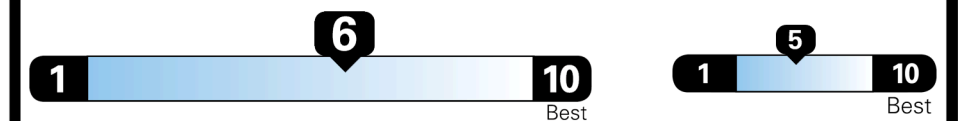

EPA DOT Fuel Economy and Environment

Gasoline Vehicle

Fuel Economy

29 MPG
combined city/hwy

27 MPG
city

32 MPG
highway

3.4 gallons per 100 miles

SMALL STATION WAGONS range from 24 to 119 MPG. The best vehicle rates 136 MPGe.

You save $500
in fuel costs over 5 years compared to the average new vehicle.

Annual fuel cost $1,400

Fuel Economy & Greenhouse Gas Rating (tailpipe only) **Smog Rating** (tailpipe only)