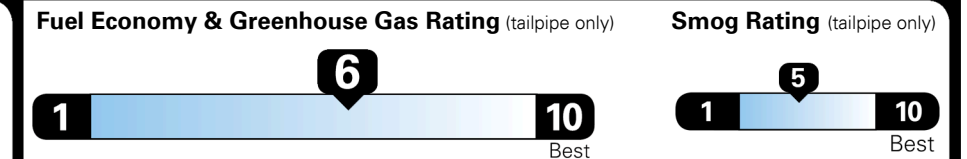

EPA DOT Fuel Economy and Environment

Gasoline Vehicle

Fuel Economy
29 MPG
combined city/hwy
3.4 gallons per 100 miles
27 city
32 highway

SMALL STATION WAGONS range from 24 to 119 MPG. The best vehicle rates 136 MPGe.

You save
$500
in fuel costs
over 5 years
compared to the
average new vehicle.

Annual fuel cost
$1,400