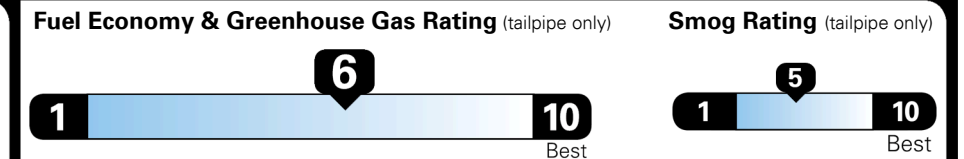

EPA DOT Fuel Economy and Environment

Gasoline Vehicle

Fuel Economy

29 MPG
combined city/hwy

27 MPG
city

32 MPG
highway

3.4 gallons per 100 miles

SMALL STATION WAGONS range from 24 to 119 MPG. The best vehicle rates 136 MPGe.

You save $500
in fuel costs over 5 years
compared to the average new vehicle.

Annual fuel cost $1,400