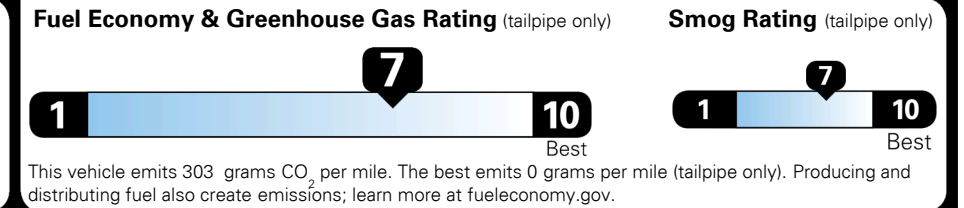

GIVE IT EVERYTHING KIA

For J.D. Power 2019 award information, go to jdpower.com/awards for more details.

EPA DOT Fuel Economy and Environment

Gasoline Vehicle

Fuel Economy

30 MPG combined city/hwy
27 MPG city
33 MPG highway

SMALL STATION WAGONS range from 24 to 119 MPG. The best vehicle rates 136 MPGe.

3.3 gallons per 100 miles

You save \$750
 in fuel costs over 5 years compared to the average new vehicle.

Annual fuel cost \$1,350