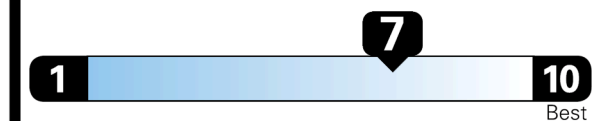

EPA DOT Fuel Economy and Environment

Gasoline Vehicle

Fuel Economy

31 MPG
combined city/hwy

29 MPG
city

35 MPG
highway

3.2 gallons per 100 miles

SMALL STATION WAGONS range from 24 to 119 MPG. The best vehicle rates 136 MPGe.

You save
$1,000
in fuel costs
over 5 years
compared to the
average new vehicle.

Annual fuel cost
$1,300

Fuel Economy & Greenhouse Gas Rating (tailpipe only)