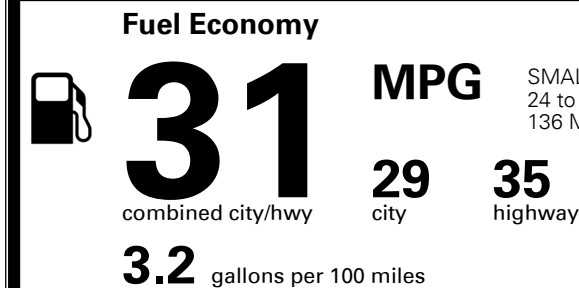

\$345.00
 \$130.00

MSRP INCLUDING OPTIONS

\$ 23,165.00

INLAND FREIGHT AND HANDLING

\$ 995.00

TOTAL MANUFACTURER'S SUGGESTED RETAIL PRICE ▶

\$ 24,160.00

EPA DOT Fuel Economy and Environment

Gasoline Vehicle

SMALL STATION WAGONS range from 24 to 119 MPG. The best vehicle rates 136 MPGe.

You save \$1,000
 in fuel costs over 5 years compared to the average new vehicle.

Annual fuel cost \$1,300