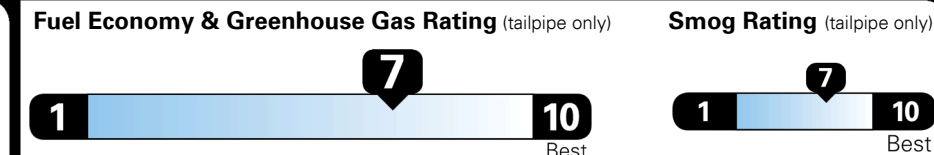

\$345.00
 \$130.00

MSRP INCLUDING OPTIONS

\$ 23,165.00

INLAND FREIGHT AND HANDLING

\$ 995.00

TOTAL MANUFACTURER'S SUGGESTED RETAIL PRICE ▶

\$ 24,160.00

EPA DOT Fuel Economy and Environment

Gasoline Vehicle

SMALL STATION WAGONS range from 24 to 119 MPG. The best vehicle rates 136 MPGe.

You save \$1,000
 in fuel costs over 5 years compared to the average new vehicle.

Annual fuel cost \$1,300