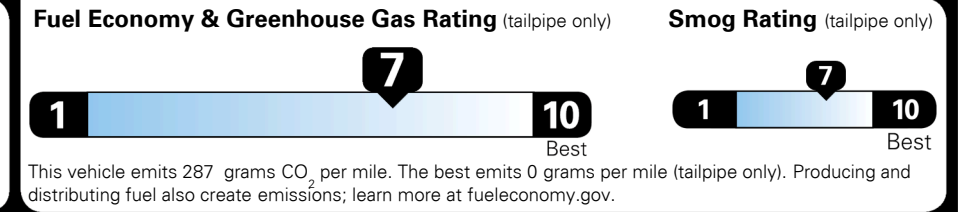

Actual results will vary for many reasons, including driving conditions and how you drive and maintain your vehicle. The average new vehicle gets 27 MPG and costs $7,500 to fuel over 5 years. Cost estimates are based on 15,000 miles per year at $ 2.70 per gallon. MPGe is miles per gasoline gallon equivalent. Vehicle emissions are a significant cause of climate change and smog.

fuel economy.gov

Calculate personalized estimates and compare vehicles

GOVERNMENT 5-STAR SAFETY RATINGS

Overall Vehicle Score	Not Rated	
Based on the combined rating of frontal, side and rollover. Should ONLY be compared to other vehicles of similar size and weight.		
Frontal Crash	Driver	Not Rated
	Passenger	Not Rated
Based on the risk of injury in a frontal impact. Should ONLY be compared to other vehicles of similar size and weight.		
Side Crash	Front seat	Not Rated
	Rear seat	Not Rated
Star ratings based on the risk of injury in a side impact.		
Rollover	Not Rated	
Star ratings based on the risk of rollover in a single-vehicle crash.		

Star ratings range from 1 to 5 stars (★★★★★) with 5 being the highest. Source: National Highway Traffic Safety Administration (NHTSA). www.safercar.gov or 1-888-327-4236

Manufacturer's suggested retail price includes Manufacturer's recommended pre-delivery service. License and title fees, state and local taxes and other dealer installed options and accessories are not included in the manufacturer's suggested retail price.

PARTS CONTENT INFORMATION

FOR VEHICLES IN THIS CAR LINE U.S./CANADIAN PARTS CONTENT: 1 %

MAJOR SOURCES OF FOREIGN PARTS:
OTHER: 5%
KOREA: 94%

NOTE: PARTS CONTENT DOES NOT INCLUDE FINAL ASSEMBLY, DISTRIBUTION, OR OTHER NON-PARTS COSTS.

FOR THIS VEHICLE FINAL ASSEMBLY POINT: GWANGJU, KOREA

COUNTRY OF ORIGIN ENGINE: KOREA
TRANSMISSION: KOREA