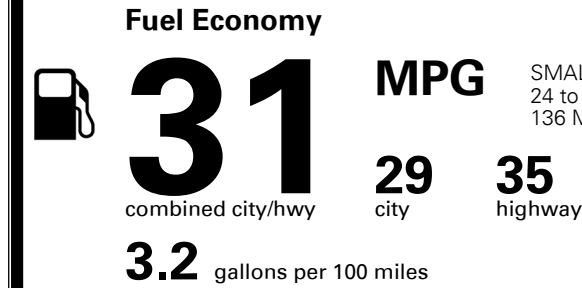

INLAND FREIGHT AND HANDLING \$ 1,045.00

TOTAL MANUFACTURER'S SUGGESTED RETAIL PRICE ▶

\$ 24,290.00

TOTAL ADDITIONAL WEIGHT: 6.0

#1 MASS MARKET BRAND IN J.D. POWER INITIAL QUALITY, 5 YEARS IN A ROW.

GIVE IT EVERYTHING KIA

For J.D. Power 2019 award information, go to jdpower.com/awards for more details.

EPA DOT Fuel Economy and Environment

Gasoline Vehicle

SMALL STATION WAGONS range from 24 to 119 MPG. The best vehicle rates 136 MPGe.