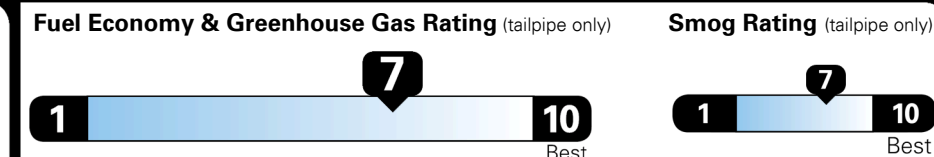

EPA DOT Fuel Economy and Environment

Gasoline Vehicle

Fuel Economy

31 MPG combined city/hwy
29 MPG city
35 MPG highway

SMALL STATION WAGONS range from 24 to 119 MPG. The best vehicle rates 136 MPGe.

3.2 gallons per 100 miles

You save $1,000
in fuel costs over 5 years compared to the average new vehicle.

Annual fuel cost $1,300