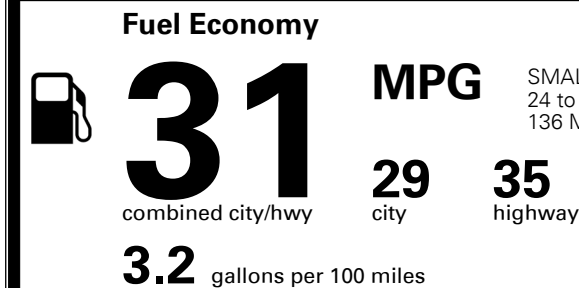

Gasoline Vehicle

SMALL STATION WAGONS range from 24 to 119 MPG. The best vehicle rates 136 MPGe.

You save
\$1,000
 in fuel costs
 over 5 years
 compared to the
 average new vehicle.

Annual fuel cost
\$1,300