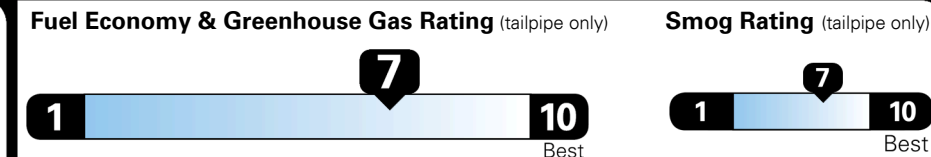

Gasoline Vehicle

SMALL STATION WAGONS range from 24 to 119 MPG. The best vehicle rates 136 MPGe.

You save
\$1,000
 in fuel costs
 over 5 years
 compared to the
 average new vehicle.

Annual fuel cost
\$1,300