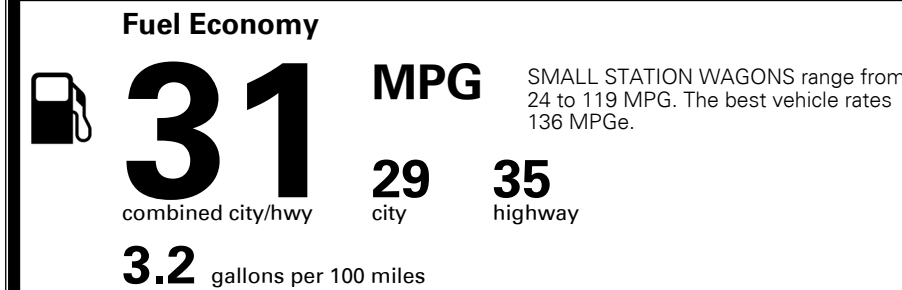

TOTAL MANUFACTURER'S SUGGESTED RETAIL PRICE ▶ \$ 23,940.00

TOTAL ADDITIONAL WEIGHT: 6.5

EPA DOT Fuel Economy and Environment

Gasoline Vehicle

You save \$1,000
 in fuel costs over 5 years compared to the average new vehicle.