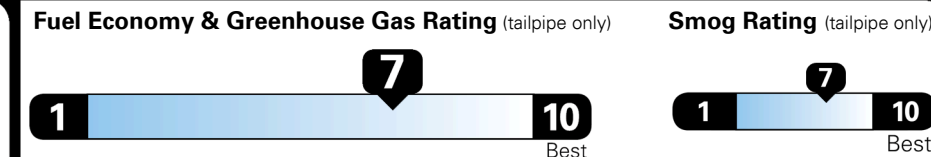

Actual results will vary for many reasons, including driving conditions and how you drive and maintain your vehicle. The average new vehicle gets 27 MPG and costs $7,500 to fuel over 5 years. Cost estimates are based on 15,000 miles per year at $ 2.70 per gallon. MPGe is miles per gasoline gallon equivalent. Vehicle emissions are a significant cause of climate change and smog.

fueleconomy.gov

Calculate personalized estimates and compare vehicles

GOVERNMENT 5-STAR SAFETY RATINGS

Overall Vehicle Score Not Rated
Based on the combined rating of frontal, side and rollover. Should ONLY be compared to other vehicles of similar size and weight.

Frontal Crash Not Rated
Driver Passenger
Based on the risk of injury in a frontal impact. Should ONLY be compared to other vehicles of similar size and weight.

Side Crash Not Rated
Front seat Rear seat
Star ratings based on the risk of injury in a side impact.

Rollover Not Rated
Star ratings based on the risk of rollover in a single-vehicle crash.

Star ratings range from 1 to 5 stars (★★★★★) with 5 being the highest. Source: National Highway Traffic Safety Administration (NHTSA). www.safercar.gov or 1-888-327-4236

Manufacturer's suggested retail price includes Manufacturer's recommended pre-delivery service. License and title fees, state and local taxes and other dealer installed options and accessories are not included in the manufacturer's suggested retail price.

PARTS CONTENT INFORMATION

FOR VEHICLES IN THIS CAR LINE U.S./CANADIAN PARTS CONTENT: 1 %

MAJOR SOURCES OF FOREIGN PARTS: OTHER: 5% KOREA: 94%

NOTE: PARTS CONTENT DOES NOT INCLUDE FINAL ASSEMBLY, DISTRIBUTION, OR OTHER NON-PARTS COSTS.

FOR THIS VEHICLE FINAL ASSEMBLY POINT: GWANGJU, KOREA

COUNTRY OF ORIGIN ENGINE: KOREA TRANSMISSION: KOREA