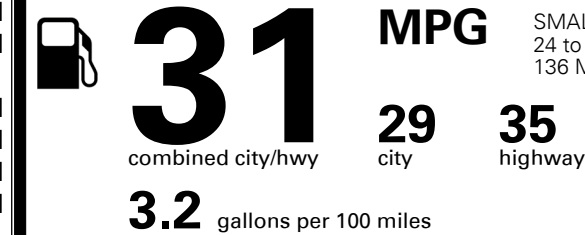

\$ 24,550.00

EPA DOT Fuel Economy and Environment

Fuel Economy

SMALL STATION WAGONS range from 24 to 119 MPG. The best vehicle rates 136 MPGe.

You save \$1,000
 in fuel costs
 over 5 years
 compared to the
 average new vehicle.