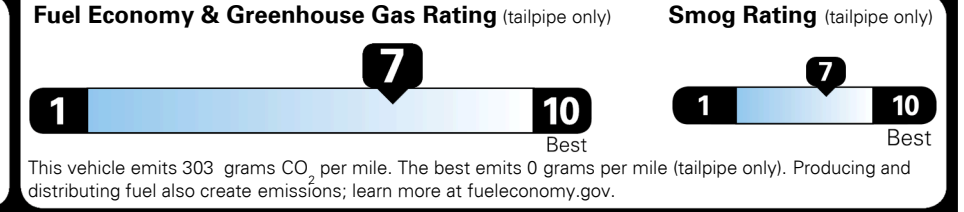

You save $750 in fuel costs over 5 years compared to the average new vehicle.

Annual fuel cost $1,350

Actual results will vary for many reasons, including driving conditions and how you drive and maintain your vehicle. The average new vehicle gets 27 MPG and costs $7,500 to fuel over 5 years. Cost estimates are based on 15,000 miles per year at $ 2.70 per gallon. MPGe is miles per gasoline gallon equivalent. Vehicle emissions are a significant cause of climate change and smog.

fuel economy.gov

Calculate personalized estimates and compare vehicles

GOVERNMENT 5-STAR SAFETY RATINGS

Overall Vehicle Score	Not Rated	
Based on the combined rating of frontal, side and rollover. Should ONLY be compared to other vehicles of similar size and weight.		
Frontal Crash	Driver	Not Rated
	Passenger	Not Rated
Based on the risk of injury in a frontal impact. Should ONLY be compared to other vehicles of similar size and weight.		
Side Crash	Front seat	Not Rated
	Rear seat	Not Rated
Star ratings based on the risk of injury in a side impact.		
Rollover	Not Rated	
Star ratings based on the risk of rollover in a single-vehicle crash.		

Star ratings range from 1 to 5 stars (★★★★★) with 5 being the highest. Source: National Highway Traffic Safety Administration (NHTSA). www.safercar.gov or 1-888-327-4236

Manufacturer's suggested retail price includes Manufacturer's recommended pre-delivery service. License and title fees, state and local taxes and other dealer installed options and accessories are not included in the manufacturer's suggested retail price.

PARTS CONTENT INFORMATION

FOR VEHICLES IN THIS CAR LINE U.S./CANADIAN PARTS CONTENT: 1 %

MAJOR SOURCES OF FOREIGN PARTS:
OTHER: 5%
KOREA: 94%

NOTE: PARTS CONTENT DOES NOT INCLUDE FINAL ASSEMBLY, DISTRIBUTION, OR OTHER NON-PARTS COSTS.

FOR THIS VEHICLE FINAL ASSEMBLY POINT: GWANGJU, KOREA

COUNTRY OF ORIGIN ENGINE: KOREA
TRANSMISSION: KOREA

TOTAL ADDITIONAL WEIGHT: 6.0