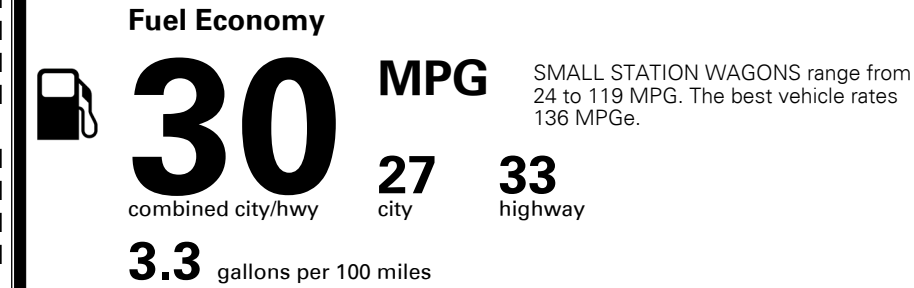

Gasoline Vehicle

You save \$750 in fuel costs over 5 years compared to the average new vehicle.

Annual fuel cost \$1,350

Actual results will vary for many reasons, including driving conditions and how you drive and maintain your vehicle. The average new vehicle gets 27 MPG and costs \$7,500 to fuel over 5 years. Cost estimates are based on 15,000 miles per year at \$ 2.70 per gallon. MPGe is miles per gasoline gallon equivalent. Vehicle emissions are a significant cause of climate change and smog.