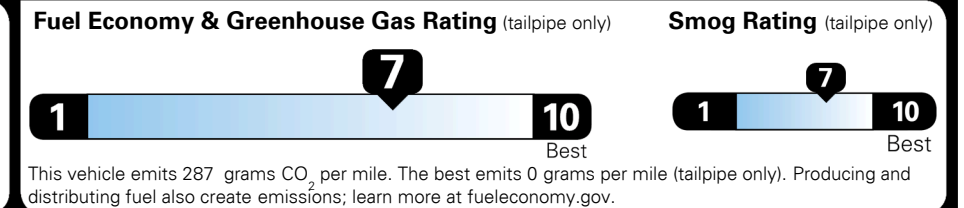

\$130.00

MSRP INCLUDING OPTIONS

\$ 22,820.00

INLAND FREIGHT AND HANDLING

\$ 995.00

TOTAL MANUFACTURER'S SUGGESTED RETAIL PRICE ▶

\$ 23,815.00

TOTAL ADDITIONAL WEIGHT: 6.0

EPA DOT Fuel Economy and Environment

Gasoline Vehicle

You save \$1,000
in fuel costs over 5 years
 compared to the average new vehicle.

Annual fuel cost \$1,300

Actual results will vary for many reasons, including driving conditions and how you drive and maintain your vehicle. The average new vehicle gets 27 MPG and costs \$7,500 to fuel over 5 years. Cost estimates are based on 15,000 miles per year at \$ 2.70 per gallon. MPGe is miles per gasoline gallon equivalent. Vehicle emissions are a significant cause of climate change and smog.