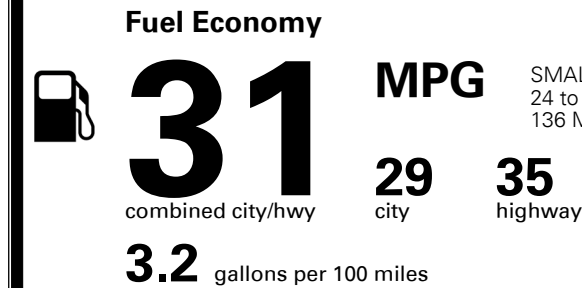

\$130.00

MSRP INCLUDING OPTIONS

\$ 22,820.00

INLAND FREIGHT AND HANDLING

\$ 995.00

TOTAL MANUFACTURER'S SUGGESTED RETAIL PRICE ▶

\$ 23,815.00

TOTAL ADDITIONAL WEIGHT: 6.0

EPA DOT Fuel Economy and Environment

Gasoline Vehicle

You save \$1,000
in fuel costs over 5 years
 compared to the average new vehicle.

Annual fuel cost \$1,300

Actual results will vary for many reasons, including driving conditions and how you drive and maintain your vehicle. The average new vehicle gets 27 MPG and costs \$7,500 to fuel over 5 years. Cost estimates are based on 15,000 miles per year at \$ 2.70 per gallon. MPGe is miles per gasoline gallon equivalent. Vehicle emissions are a significant cause of climate change and smog.