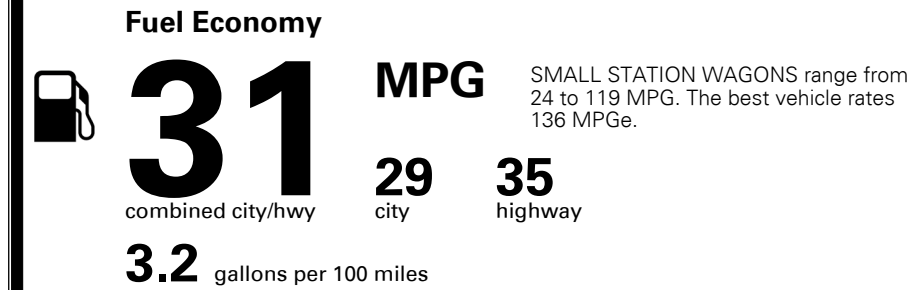

TOTAL ADDITIONAL WEIGHT: 6.0

#1 MASS MARKET BRAND IN J.D. POWER INITIAL QUALITY, 5 YEARS IN A ROW.

GIVE IT EVERYTHING KIA

For J.D. Power 2019 award information, go to jdpower.com/awards for more details.

EPA DOT Fuel Economy and Environment

Gasoline Vehicle

You save \$1,000
 in fuel costs over 5 years compared to the average new vehicle.

Annual fuel cost \$1,300

Actual results will vary for many reasons, including driving conditions and how you drive and maintain your vehicle. The average new vehicle gets 27 MPG and costs \$7,500 to fuel over 5 years. Cost estimates are based on 15,000 miles per year at \$ 2.70 per gallon. MPGe is miles per gasoline gallon equivalent. Vehicle emissions are a significant cause of climate change and smog.