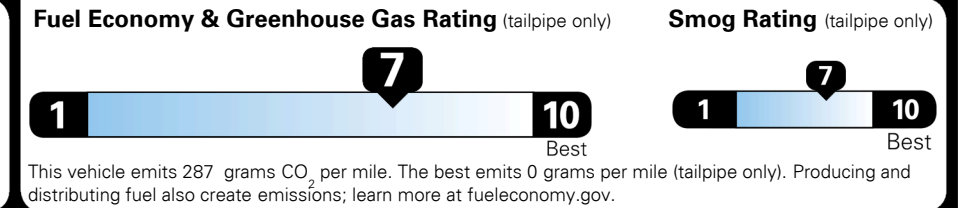

TOTAL ADDITIONAL WEIGHT: 6.0

#1 MASS MARKET BRAND IN J.D. POWER INITIAL QUALITY, 5 YEARS IN A ROW.

GIVE IT EVERYTHING KIA

For J.D. Power 2019 award information, go to jdpower.com/awards for more details.

EPA DOT Fuel Economy and Environment

Gasoline Vehicle

You save \$1,000
 in fuel costs over 5 years compared to the average new vehicle.

Annual fuel cost \$1,300

Actual results will vary for many reasons, including driving conditions and how you drive and maintain your vehicle. The average new vehicle gets 27 MPG and costs \$7,500 to fuel over 5 years. Cost estimates are based on 15,000 miles per year at \$ 2.70 per gallon. MPGe is miles per gasoline gallon equivalent. Vehicle emissions are a significant cause of climate change and smog.