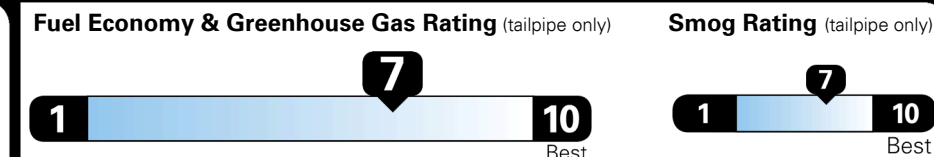

EPA DOT Fuel Economy and Environment

Gasoline Vehicle

Fuel Economy

30 MPG combined city/hwy
27 MPG city
33 MPG highway

3.3 gallons per 100 miles

SMALL STATION WAGONS range from 24 to 119 MPG. The best vehicle rates 136 MPGe.

You save $750
in fuel costs over 5 years compared to the average new vehicle.

Annual fuel cost $1,350