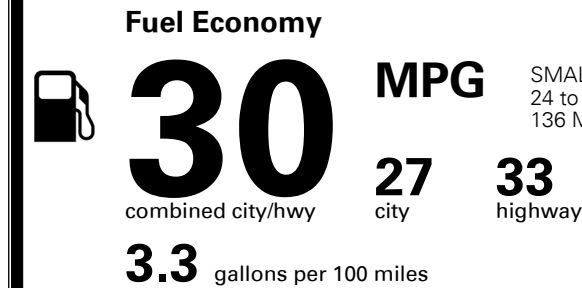

\$345.00
 \$1,500.00

MSRP INCLUDING OPTIONS

\$ 24,740.00

INLAND FREIGHT AND HANDLING

\$ 995.00

TOTAL MANUFACTURER'S SUGGESTED RETAIL PRICE ▶

\$ 25,735.00

EPA DOT Fuel Economy and Environment

Gasoline Vehicle

SMALL STATION WAGONS range from 24 to 119 MPG. The best vehicle rates 136 MPGe.

You save \$750
 in fuel costs over 5 years compared to the average new vehicle.

Annual fuel cost \$1,350

This vehicle emits 303 grams CO₂ per mile. The best emits 0 grams per mile (tailpipe only). Producing and distributing fuel also create emissions; learn more at fueleconomy.gov.