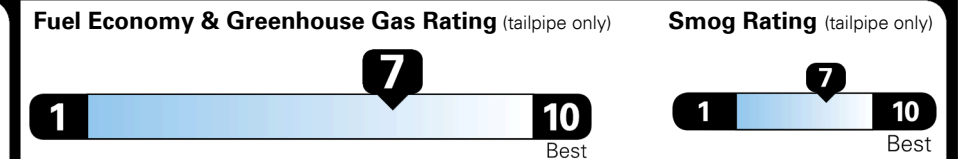

This vehicle emits 303 grams CO₂ per mile. The best emits 0 grams per mile (tailpipe only). Producing and distributing fuel also create emissions; learn more at fueleconomy.gov.

Actual results will vary for many reasons, including driving conditions and how you drive and maintain your vehicle. The average new vehicle gets 27 MPG and costs $7,500 to fuel over 5 years. Cost estimates are based on 15,000 miles per year at $ 2.70 per gallon. MPGe is miles per gasoline gallon equivalent. Vehicle emissions are a significant cause of climate change and smog.

fueleconomy.gov

Calculate personalized estimates and compare vehicles

GOVERNMENT 5-STAR SAFETY RATINGS

Overall Vehicle Score Not Rated

Based on the combined rating of frontal, side and rollover. Should ONLY be compared to other vehicles of similar size and weight.

Frontal	Driver	Not Rated
Crash	Passenger	Not Rated

Based on the risk of injury in a frontal impact. Should ONLY be compared to other vehicles of similar size and weight.

Side	Front seat	Not Rated
Crash	Rear seat	Not Rated

Star ratings based on the risk of injury in a side impact.

Rollover Not Rated

Star ratings based on the risk of rollover in a single-vehicle crash.

Star ratings range from 1 to 5 stars (★★★★★) with 5 being the highest.

Source: National Highway Traffic Safety Administration (NHTSA).

www.safercar.gov or 1-888-327-4236

Manufacturer's suggested retail price includes Manufacturer's recommended pre-delivery service. License and title fees, state and local taxes and other dealer installed options and accessories are not included in the manufacturer's suggested retail price.

PARTS CONTENT INFORMATION

FOR VEHICLES IN THIS CAR LINE U.S./CANADIAN PARTS CONTENT: 1 %

MAJOR SOURCES OF FOREIGN PARTS:
OTHER: 5%
KOREA: 94%

NOTE: PARTS CONTENT DOES NOT INCLUDE FINAL ASSEMBLY, DISTRIBUTION, OR OTHER NON-PARTS COSTS.

FOR THIS VEHICLE FINAL ASSEMBLY POINT: GWANGJU, KOREA

COUNTRY OF ORIGIN

ENGINE: KOREA
TRANSMISSION: KOREA