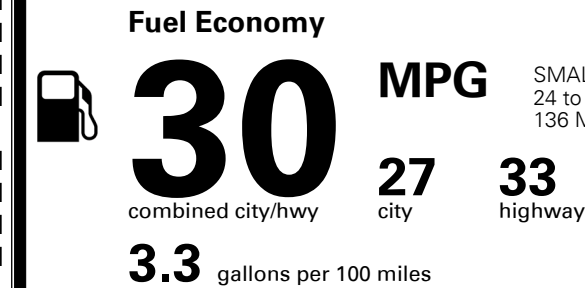

Gasoline Vehicle

SMALL STATION WAGONS range from 24 to 119 MPG. The best vehicle rates 136 MPGe.

You save \$750
 in fuel costs over 5 years
 compared to the average new vehicle.

Annual fuel cost \$1,350

Fuel Economy & Greenhouse Gas Rating (tailpipe only)