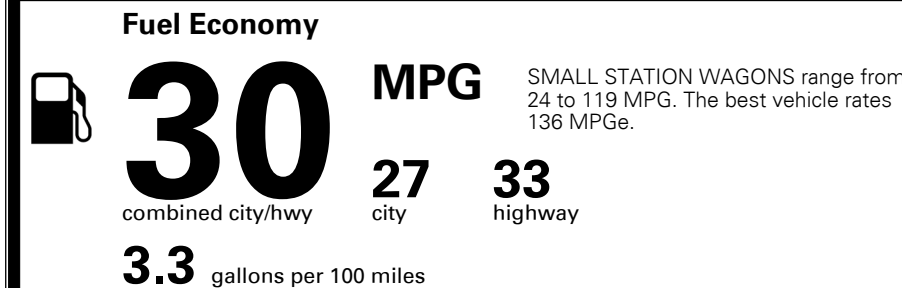

MSRP INCLUDING OPTIONS \$ 24,605.00

INLAND FREIGHT AND HANDLING \$ 995.00

TOTAL MANUFACTURER'S SUGGESTED RETAIL PRICE ▶ \$ 25,600.00

#1 MASS MARKET BRAND IN
 J.D. POWER INITIAL QUALITY,
 5 YEARS IN A ROW.

GIVE IT EVERYTHING

For J.D. Power 2019 award information, go to jdpower.com/awards for more details.

EPA DOT Fuel Economy and Environment

Gasoline Vehicle

You save \$750
 in fuel costs over 5 years compared to the average new vehicle.