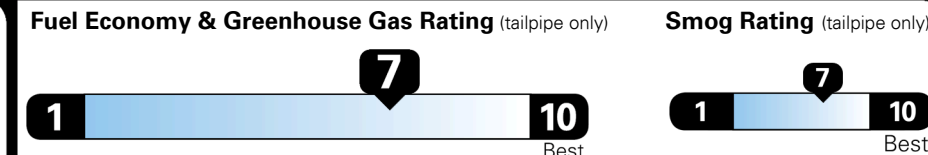

This vehicle emits 303 grams CO₂ per mile. The best emits 0 grams per mile (tailpipe only). Producing and distributing fuel also create emissions; learn more at fuelconomy.gov.

Actual results will vary for many reasons, including driving conditions and how you drive and maintain your vehicle. The average new vehicle gets 27 MPG and costs $7,500 to fuel over 5 years. Cost estimates are based on 15,000 miles per year at $ 2.70 per gallon. MPG is miles per gasoline gallon equivalent. Vehicle emissions are a significant cause of climate change and smog.

fuelconomy.gov

Calculate personalized estimates and compare vehicles

GOVERNMENT 5-STAR SAFETY RATINGS

Overall Vehicle Score Not Rated
Based on the combined rating of frontal, side and rollover. Should ONLY be compared to other vehicles of similar size and weight.

Frontal Crash	Driver	Not Rated
	Passenger	Not Rated

Based on the risk of injury in a frontal impact. Should ONLY be compared to other vehicles of similar size and weight.

Side Crash	Front seat	Not Rated
	Rear seat	Not Rated

Star ratings based on the risk of injury in a side impact.

Rollover Not Rated
Star ratings based on the risk of rollover in a single-vehicle crash.

Star ratings range from 1 to 5 stars (★★★★★) with 5 being the highest. Source: National Highway Traffic Safety Administration (NHTSA). www.safercar.gov or 1-888-327-4236

Manufacturer's suggested retail price includes Manufacturer's recommended pre-delivery service. License and title fees, state and local taxes and other dealer installed options and accessories are not included in the manufacturer's suggested retail price.

PARTS CONTENT INFORMATION

FOR VEHICLES IN THIS CAR LINE U.S./CANADIAN PARTS CONTENT: 1 %

MAJOR SOURCES OF FOREIGN PARTS:
OTHER: 5%
KOREA: 94%

NOTE: PARTS CONTENT DOES NOT INCLUDE FINAL ASSEMBLY, DISTRIBUTION, OR OTHER NON-PARTS COSTS.

FOR THIS VEHICLE FINAL ASSEMBLY POINT: GWANGJU, KOREA

COUNTRY OF ORIGIN ENGINE: KOREA
TRANSMISSION: KOREA