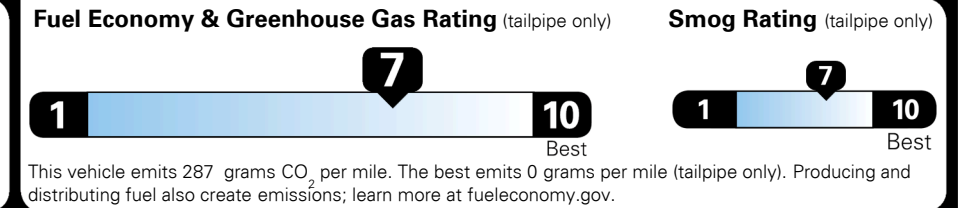

EPA DOT Fuel Economy and Environment

Gasoline Vehicle

Fuel Economy

31 MPG combined city/hwy
29 MPG city
35 MPG highway

SMALL STATION WAGONS range from 24 to 119 MPG. The best vehicle rates 136 MPGe.

3.2 gallons per 100 miles

You save $1,000
in fuel costs over 5 years compared to the average new vehicle.

Annual fuel cost $1,300