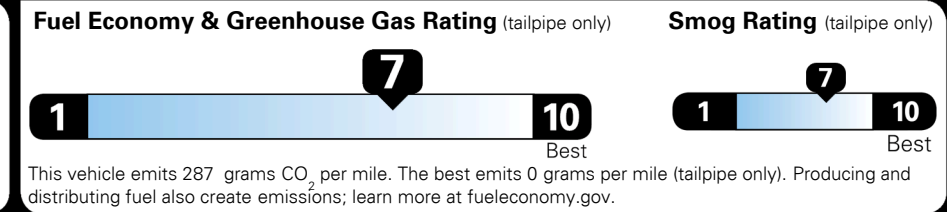

EPA DOT Fuel Economy and Environment

Gasoline Vehicle

Fuel Economy

31 MPG combined city/hwy
29 MPG city
35 MPG highway

SMALL STATION WAGONS range from 24 to 119 MPG. The best vehicle rates 136 MPGe.

3.2 gallons per 100 miles

You save $1,000 in fuel costs over 5 years compared to the average new vehicle.

Annual fuel cost $1,300