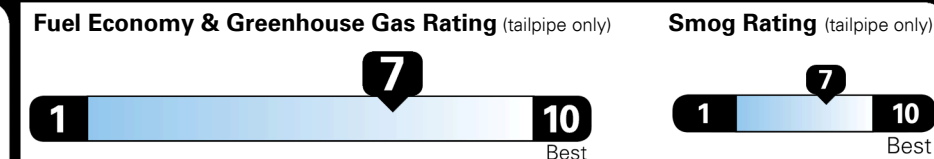

EPA DOT Fuel Economy and Environment

Gasoline Vehicle

Fuel Economy

31 MPG combined city/hwy
29 MPG city
35 MPG highway

SMALL STATION WAGONS range from 24 to 119 MPG. The best vehicle rates 136 MPGe.

3.2 gallons per 100 miles

You save $1,000
in fuel costs over 5 years compared to the average new vehicle.

Annual fuel cost $1,300