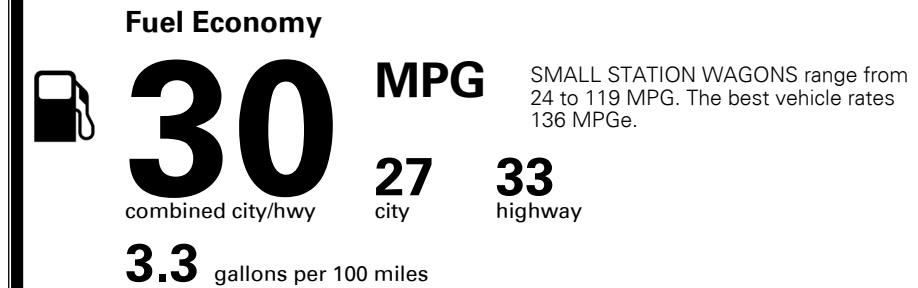

\$345.00
 \$1,500.00
 \$75.00
 \$130.00
 \$60.00

MSRP INCLUDING OPTIONS

\$ 24,800.00

INLAND FREIGHT AND HANDLING

\$ 995.00

TOTAL MANUFACTURER'S SUGGESTED RETAIL PRICE ▶

\$ 25,795.00

EPA DOT Fuel Economy and Environment

Gasoline Vehicle

You save \$750
 in fuel costs over 5 years compared to the average new vehicle.

Annual fuel cost \$1,350

Actual results will vary for many reasons, including driving conditions and how you drive and maintain your vehicle. The average new vehicle gets 27 MPG and costs \$7,500 to fuel over 5 years. Cost estimates are based on 15,000 miles per year at \$ 2.70 per gallon. MPGe is miles per gasoline gallon equivalent. Vehicle emissions are a significant cause of climate change and smog.