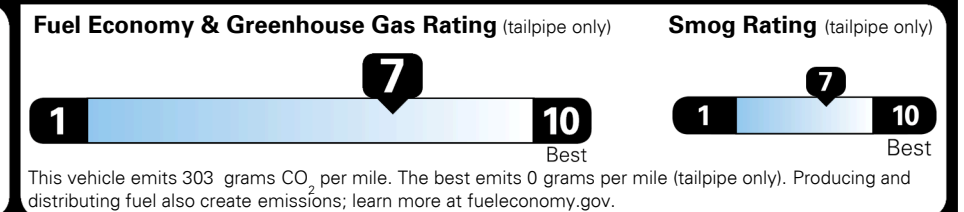

Actual results will vary for many reasons, including driving conditions and how you drive and maintain your vehicle. The average new vehicle gets 27 MPG and costs $7,500 to fuel over 5 years. Cost estimates are based on 15,000 miles per year at $ 2.70 per gallon. MPGe is miles per gasoline gallon equivalent. Vehicle emissions are a significant cause of climate change and smog.

fueleconomy.gov

Calculate personalized estimates and compare vehicles

GOVERNMENT 5-STAR SAFETY RATINGS

Overall Vehicle Score	Not Rated	
Based on the combined rating of frontal, side and rollover. Should ONLY be compared to other vehicles of similar size and weight.		
Frontal Crash	Driver	Not Rated
	Passenger	Not Rated
Based on the risk of injury in a frontal impact. Should ONLY be compared to other vehicles of similar size and weight.		
Side Crash	Front seat	Not Rated
	Rear seat	Not Rated
Star ratings based on the risk of injury in a side impact.		
Rollover	Not Rated	
Star ratings based on the risk of rollover in a single-vehicle crash.		

Star ratings range from 1 to 5 stars (★★★★★) with 5 being the highest.
Source: National Highway Traffic Safety Administration (NHTSA).
www.safercar.gov or 1-888-327-4236

Manufacturer's suggested retail price includes Manufacturer's recommended pre-delivery service. License and title fees, state and local taxes and other dealer installed options and accessories are not included in the manufacturer's suggested retail price.

PARTS CONTENT INFORMATION

FOR VEHICLES IN THIS CAR LINE U.S./CANADIAN PARTS CONTENT: 1 %

MAJOR SOURCES OF FOREIGN PARTS:
OTHER: 5%
KOREA: 94%

NOTE: PARTS CONTENT DOES NOT INCLUDE FINAL ASSEMBLY, DISTRIBUTION, OR OTHER NON-PARTS COSTS.

FOR THIS VEHICLE FINAL ASSEMBLY POINT: GWANGJU, KOREA

COUNTRY OF ORIGIN ENGINE: KOREA
TRANSMISSION: KOREA