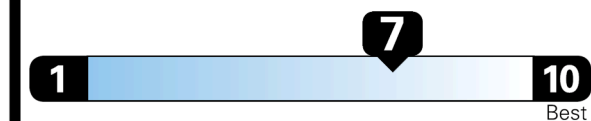

2020 SOUL EX

MODEL/OPT.CODE: B2542 / 010
EXTERIOR COLOR: UNDERCOVER GREEN
INTERIOR COLOR: BLACK
VEHICLE ID NUMBER: KNDJ33AU6L7043297
PORT OF ENTRY: PHILADELPHIA

Sold To: VA049
Beyer Kia Falls Church
1125 WEST BROAD STREET
FALLS CHURCH VA 22046

Ship To: VA049

STANDARD FEATURES

STANDARD SOUL LX AUTO FEATURES

MECHANICAL

2.0L Multi-Point Fuel Injection (MPI) 4-Cyl Engine
Intelligent Variable Transmission (IVT)

SAFETY

Dual Front Advanced Airbags
Dual Front Seat-Mounted Side Airbags
Full-Length Side Curtain Airbags
Lower Anchors and Tethers for Children (LATCH)
Anti-Lock Braking System (ABS) w/ Brake Assist (BAS)
Traction Control System (TCS)
Electronic Stability Control (ESC)
Vehicle Stability Management (VSM)
Hill-start Assist Control (HAC)
Tire Pressure Monitoring System (TPMS)

INTERIOR, COMFORT & CONVENIENCE

Android Auto & Apple CarPlay Smartphone Integration
AM/FM/MP3 w/ Touchscreen & Rear Camera
Air Conditioning
Power Windows, Door Locks & Outside Mirrors
Remote Keyless Entry
Bluetooth® Wireless Technology
Steering Wheel Mounted Audio Controls
Cruise Control with Steering Wheel Mounted Controls
Tilt & Telescopic Steering Column
Center Console w/ Armrest and Storage Bin
60/40 Split-Folding Rear Seats

EXTERIOR

Auto-On/Off Headlights
Roof Rack Ready (Mounting Points)
Rear Privacy Glass

WARRANTY

10 Year/100,000 Mile Limited Powertrain Warranty
5 Year/60,000 Mile Limited Basic Warranty
5 Year/60,000 Mile Roadside Assistance

*Ask dealer for details

MANUFACTURER'S SUGGESTED RETAIL PRICE ▶

$ 22,690.00

COMPARE SOUL EX FEATURES

Added to/in place of standard LX AT features