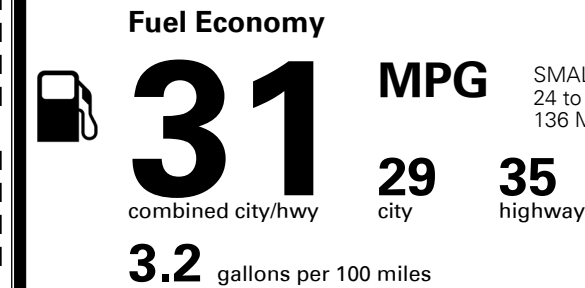

\$130.00

MSRP INCLUDING OPTIONS

\$ 22,820.00

INLAND FREIGHT AND HANDLING

\$ 995.00

TOTAL MANUFACTURER'S SUGGESTED RETAIL PRICE ▶

\$ 23,815.00

TOTAL ADDITIONAL WEIGHT: 6.0

EPA DOT Fuel Economy and Environment

Gasoline Vehicle

SMALL STATION WAGONS range from 24 to 119 MPG. The best vehicle rates 136 MPGe.

You save \$1,000
in fuel costs over 5 years
 compared to the average new vehicle.