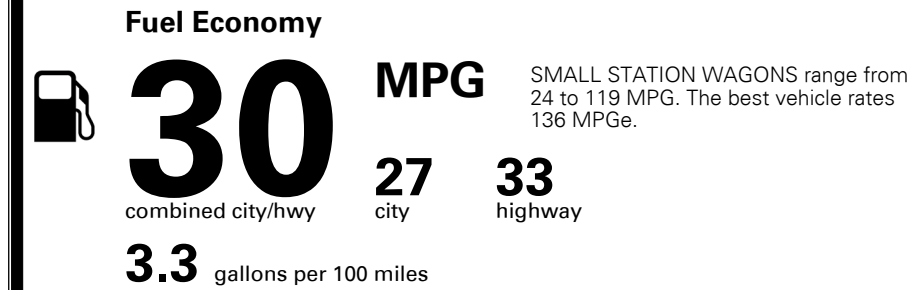

MSRP INCLUDING OPTIONS \$ 24,730.00

INLAND FREIGHT AND HANDLING \$ 1,045.00

TOTAL MANUFACTURER'S SUGGESTED RETAIL PRICE ▶ \$ 25,775.00

TOTAL ADDITIONAL WEIGHT: 6.8

#1 MASS MARKET BRAND IN J.D. POWER INITIAL QUALITY, 5 YEARS IN A ROW.

GIVE IT EVERYTHING KIA

For J.D. Power 2019 award information, go to jdpower.com/awards for more details.

EPA DOT Fuel Economy and Environment

Gasoline Vehicle

You save \$750
 in fuel costs over 5 years compared to the average new vehicle.