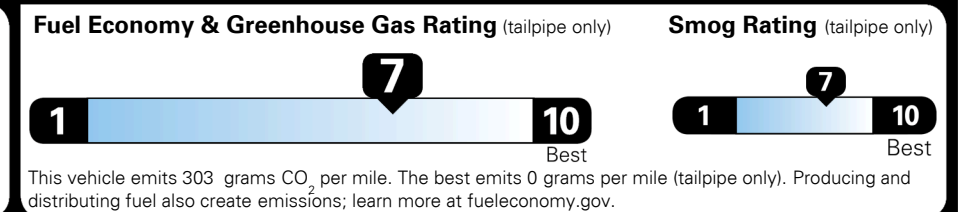

Actual results will vary for many reasons, including driving conditions and how you drive and maintain your vehicle. The average new vehicle gets 27 MPG and costs $7,500 to fuel over 5 years. Cost estimates are based on 15,000 miles per year at $ 2.70 per gallon. MPGe is miles per gasoline gallon equivalent. Vehicle emissions are a significant cause of climate change and smog.

fuelconomy.gov
Calculate personalized estimates and compare vehicles

Smartphone QR Code

GOVERNMENT 5-STAR SAFETY RATINGS

Overall Vehicle Score	Not Rated	
Based on the combined rating of frontal, side and rollover. Should ONLY be compared to other vehicles of similar size and weight.		
Frontal Crash	Driver	Not Rated
	Passenger	Not Rated
Based on the risk of injury in a frontal impact. Should ONLY be compared to other vehicles of similar size and weight.		
Side Crash	Front seat	Not Rated
	Rear seat	Not Rated
Star ratings based on the risk of injury in a side impact.		
Rollover	Not Rated	
Star ratings based on the risk of rollover in a single-vehicle crash.		

Star ratings range from 1 to 5 stars (★★★★★) with 5 being the highest. Source: National Highway Traffic Safety Administration (NHTSA). www.safercar.gov or 1-888-327-4236

Manufacturer's suggested retail price includes Manufacturer's recommended pre-delivery service. License and title fees, state and local taxes and other dealer installed options and accessories are not included in the manufacturer's suggested retail price.

PARTS CONTENT INFORMATION

FOR VEHICLES IN THIS CAR LINE U.S./CANADIAN PARTS CONTENT: 1 %

MAJOR SOURCES OF FOREIGN PARTS:
OTHER: 5%
KOREA: 94%

NOTE: PARTS CONTENT DOES NOT INCLUDE FINAL ASSEMBLY, DISTRIBUTION, OR OTHER NON-PARTS COSTS.

FOR THIS VEHICLE FINAL ASSEMBLY POINT: GWANGJU, KOREA

COUNTRY OF ORIGIN
ENGINE: KOREA
TRANSMISSION: KOREA