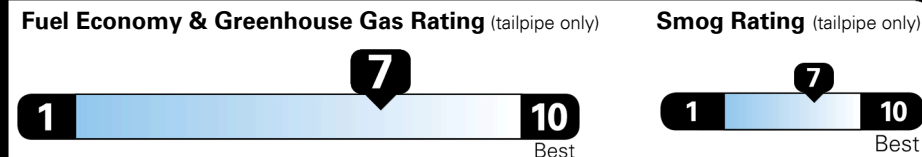

Gasoline Vehicle

SMALL STATION WAGONS range from 24 to 119 MPG. The best vehicle rates 136 MPGe.

You save \$1,000
 in fuel costs
 over 5 years
 compared to the
 average new vehicle.

Annual fuel cost
\$1,300