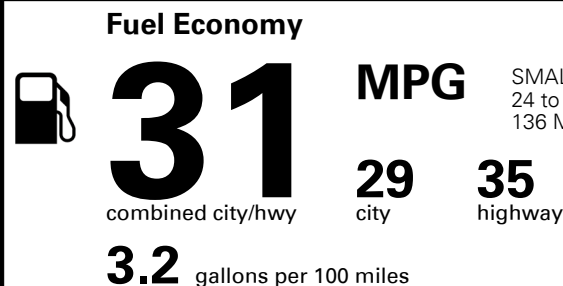

Gasoline Vehicle

SMALL STATION WAGONS range from 24 to 119 MPG. The best vehicle rates 136 MPGe.

You save \$1,000
 in fuel costs
 over 5 years
 compared to the
 average new vehicle.

Annual fuel cost
\$1,300