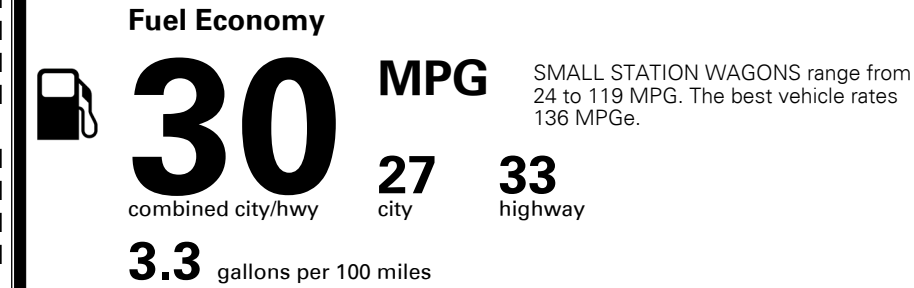

EPA DOT Fuel Economy and Environment

Gasoline Vehicle

You save \$750 in fuel costs over 5 years compared to the average new vehicle.

Annual fuel cost \$1,350

Actual results will vary for many reasons, including driving conditions and how you drive and maintain your vehicle. The average new vehicle gets 27 MPG and costs \$7,500 to fuel over 5 years. Cost estimates are based on 15,000 miles per year at \$ 2.70 per gallon. MPGe is miles per gasoline gallon equivalent. Vehicle emissions are a significant cause of climate change and smog.