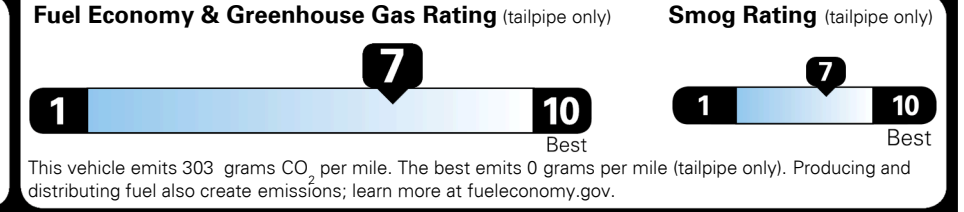

\$ 24,390.00

\$ 995.00

\$ 25,385.00

#1 MASS MARKET BRAND IN J.D. POWER INITIAL QUALITY, 5 YEARS IN A ROW.

GIVE IT EVERYTHING KIA

For J.D. Power 2019 award information, go to jdpower.com/awards for more details.

EPA DOT Fuel Economy and Environment

Gasoline Vehicle

You save \$750 in fuel costs over 5 years compared to the average new vehicle.

Annual fuel cost \$1,350

Actual results will vary for many reasons, including driving conditions and how you drive and maintain your vehicle. The average new vehicle gets 27 MPG and costs \$7,500 to fuel over 5 years. Cost estimates are based on 15,000 miles per year at \$ 2.70 per gallon. MPGe is miles per gasoline gallon equivalent. Vehicle emissions are a significant cause of climate change and smog.