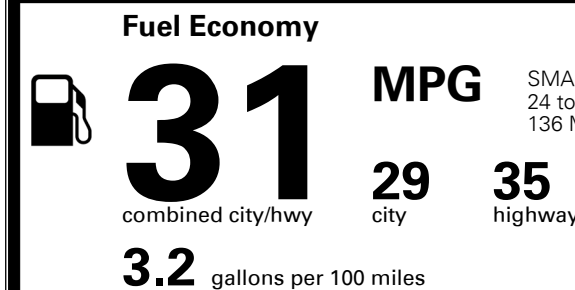

Gasoline Vehicle

SMALL STATION WAGONS range from 24 to 119 MPG. The best vehicle rates 136 MPGe.

You save \$1,000
 in fuel costs over 5 years compared to the average new vehicle.

Annual fuel cost \$1,300