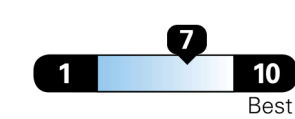

Smog Rating (tailpipe only)

This vehicle emits 287 grams CO₂ per mile. The best emits 0 grams per mile (tailpipe only). Producing and distributing fuel also create emissions; learn more at fuel economy.gov.

Actual results will vary for many reasons, including driving conditions and how you drive and maintain your vehicle. The average new vehicle gets 27 MPG and costs $7,500 to fuel over 5 years. Cost estimates are based on 15,000 miles per year at $ 2.70 per gallon. MPGe is miles per gasoline gallon equivalent. Vehicle emissions are a significant cause of climate change and smog.

fuel economy.gov

Calculate personalized estimates and compare vehicles