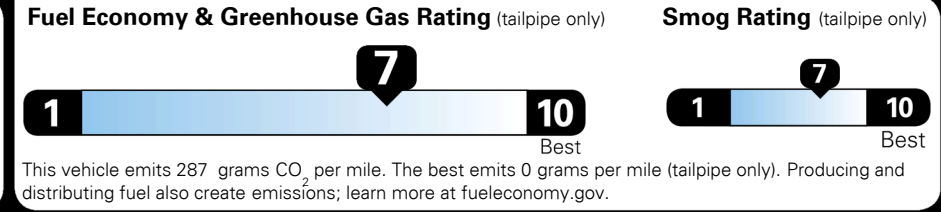

EPA DOT Fuel Economy and Environment

Gasoline Vehicle

Fuel Economy

31 MPG combined city/hwy
29 MPG city
35 MPG highway

SMALL STATION WAGONS range from 24 to 119 MPG. The best vehicle rates 136 MPGe.

3.2 gallons per 100 miles

You save $1,000
in fuel costs over 5 years compared to the average new vehicle.

Annual fuel cost $1,300