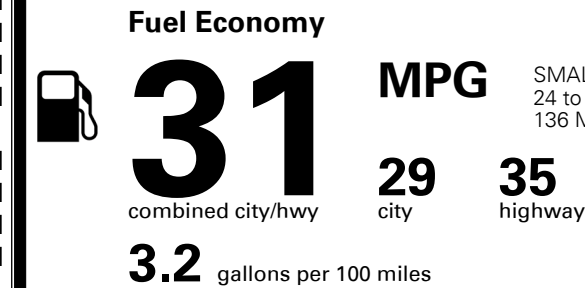

MSRP INCLUDING OPTIONS

\$ 22,970.00

INLAND FREIGHT AND HANDLING

\$ 1,045.00

TOTAL MANUFACTURER'S SUGGESTED RETAIL PRICE ▶

\$ 24,015.00

TOTAL ADDITIONAL WEIGHT: 6.6

#1 MASS MARKET BRAND IN
 J.D. POWER INITIAL QUALITY,
 5 YEARS IN A ROW.

GIVE IT EVERYTHING KIA

For J.D. Power 2019 award information, go to jdpower.com/awards for more details.

EPA DOT Fuel Economy and Environment

Gasoline Vehicle

SMALL STATION WAGONS range from 24 to 119 MPG. The best vehicle rates 136 MPGe.

You save
\$1,000
 in fuel costs
 over 5 years
 compared to the
 average new vehicle.

Annual fuel cost
\$1,300

Fuel Economy & Greenhouse Gas Rating (tailpipe only)

Smog Rating (tailpipe only)

This vehicle emits 287 grams CO₂ per mile. The best emits 0 grams per mile (tailpipe only). Producing and distributing fuel also create emissions; learn more at fuel economy.gov.