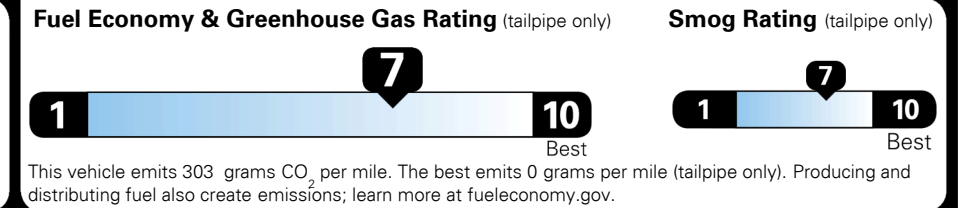

Actual results will vary for many reasons, including driving conditions and how you drive and maintain your vehicle. The average new vehicle gets 27 MPG and costs $7,500 to fuel over 5 years. Cost estimates are based on 15,000 miles per year at $ 2.70 per gallon. MPGe is miles per gasoline gallon equivalent. Vehicle emissions are a significant cause of climate change and smog.

fuel economy.gov

Calculate personalized estimates and compare vehicles

GOVERNMENT 5-STAR SAFETY RATINGS

Overall Vehicle Score	Not Rated	
Based on the combined rating of frontal, side and rollover. Should ONLY be compared to other vehicles of similar size and weight.		
Frontal Crash	Driver	Not Rated
	Passenger	Not Rated
Based on the risk of injury in a frontal impact. Should ONLY be compared to other vehicles of similar size and weight.		
Side Crash	Front seat	Not Rated
	Rear seat	Not Rated
Star ratings based on the risk of injury in a side impact.		
Rollover	Not Rated	
Star ratings based on the risk of rollover in a single-vehicle crash.		

Star ratings range from 1 to 5 stars (★★★★★) with 5 being the highest. Source: National Highway Traffic Safety Administration (NHTSA). www.safercar.gov or 1-888-327-4236

Manufacturer's suggested retail price includes Manufacturer's recommended pre-delivery service. License and title fees, state and local taxes and other dealer installed options and accessories are not included in the manufacturer's suggested retail price.

PARTS CONTENT INFORMATION

FOR VEHICLES IN THIS CAR LINE U.S./CANADIAN PARTS CONTENT: 1 %

MAJOR SOURCES OF FOREIGN PARTS:
OTHER: 5%
KOREA: 94%

NOTE: PARTS CONTENT DOES NOT INCLUDE FINAL ASSEMBLY, DISTRIBUTION, OR OTHER NON-PARTS COSTS.

FOR THIS VEHICLE FINAL ASSEMBLY POINT: GWANGJU, KOREA

COUNTRY OF ORIGIN ENGINE: KOREA
TRANSMISSION: KOREA