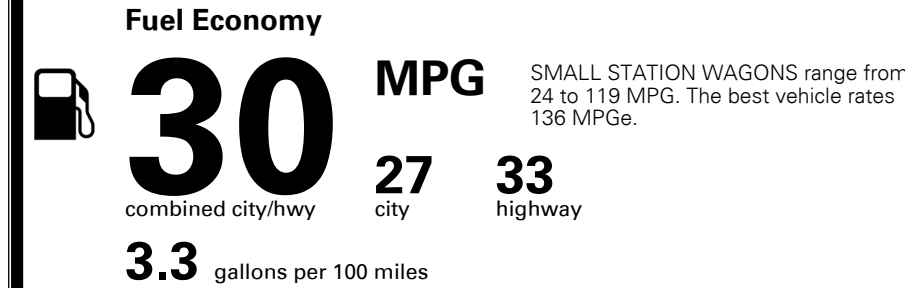

Gasoline Vehicle

You save \$750
 in fuel costs over 5 years compared to the average new vehicle.

Annual fuel cost \$1,350

Actual results will vary for many reasons, including driving conditions and how you drive and maintain your vehicle. The average new vehicle gets 27 MPG and costs \$7,500 to fuel over 5 years. Cost estimates are based on 15,000 miles per year at \$ 2.70 per gallon. MPGe is miles per gasoline gallon equivalent. Vehicle emissions are a significant cause of climate change and smog.