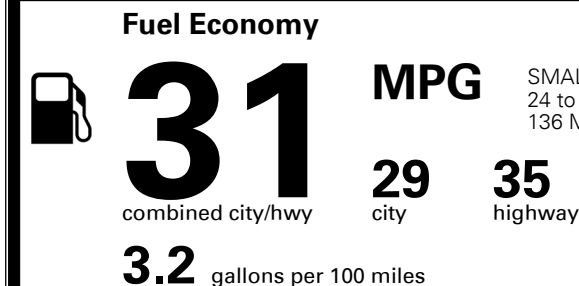

## EPA DOT Fuel Economy and Environment

Gasoline Vehicle

SMALL STATION WAGONS range from 24 to 119 MPG. The best vehicle rates 136 MPGe.

**You save \$1,000**  
 in fuel costs over 5 years compared to the average new vehicle.