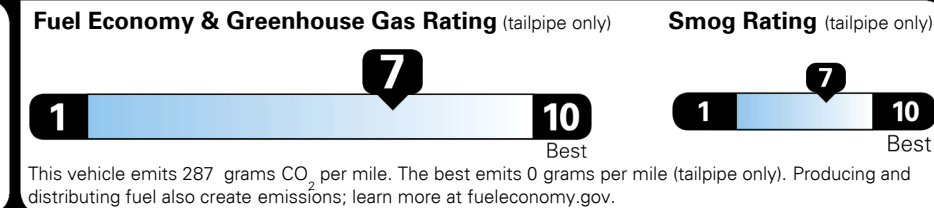

Actual results will vary for many reasons, including driving conditions and how you drive and maintain your vehicle. The average new vehicle gets 27 MPG and costs $7,500 to fuel over 5 years. Cost estimates are based on 15,000 miles per year at $ 2.70 per gallon. MPGe is miles per gasoline gallon equivalent. Vehicle emissions are a significant cause of climate change and smog.

fueleconomy.gov

Calculate personalized estimates and compare vehicles

Smartphone QR Code™

GOVERNMENT 5-STAR SAFETY RATINGS

Overall Vehicle Score Not Rated

Based on the combined rating of frontal, side and rollover. Should ONLY be compared to other vehicles of similar size and weight.

Frontal Crash	Driver Passenger	Not Rated

Based on the risk of injury in a frontal impact. Should ONLY be compared to other vehicles of similar size and weight.

Side Crash	Front seat Rear seat	Not Rated

Star ratings based on the risk of injury in a side impact.

Rollover Not Rated

Star ratings based on the risk of rollover in a single-vehicle crash.

Star ratings range from 1 to 5 stars (★★★★★) with 5 being the highest.

Source: National Highway Traffic Safety Administration (NHTSA).

www.safercar.gov or 1-888-327-4236

Manufacturer's suggested retail price includes Manufacturer's recommended pre-delivery service. License and title fees, state and local taxes and other dealer installed options and accessories are not included in the manufacturer's suggested retail price.

PARTS CONTENT INFORMATION

FOR VEHICLES IN THIS CAR LINE U.S./CANADIAN PARTS CONTENT: 1 %

MAJOR SOURCES OF FOREIGN PARTS: OTHER: 5% KOREA: 94%

NOTE: PARTS CONTENT DOES NOT INCLUDE FINAL ASSEMBLY, DISTRIBUTION, OR OTHER NON-PARTS COSTS.

FOR THIS VEHICLE FINAL ASSEMBLY POINT: GWANGJU, KOREA

COUNTRY OF ORIGIN

ENGINE: KOREA

TRANSMISSION: KOREA