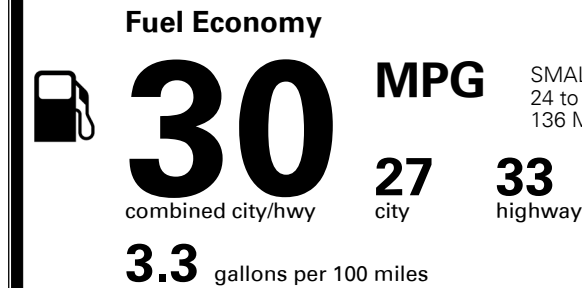

\$345.00  
 \$1,500.00  
 \$130.00  
 \$95.00  
 \$115.00

MSRP INCLUDING OPTIONS

\$ 24,875.00

INLAND FREIGHT AND HANDLING

\$ 995.00

**TOTAL MANUFACTURER'S SUGGESTED RETAIL PRICE ▶**

\$ 25,870.00

**EPA DOT Fuel Economy and Environment**

Gasoline Vehicle

SMALL STATION WAGONS range from 24 to 119 MPG. The best vehicle rates 136 MPGe.

**You save \$750**  
 in fuel costs over 5 years compared to the average new vehicle.

**Annual fuel cost \$1,350**