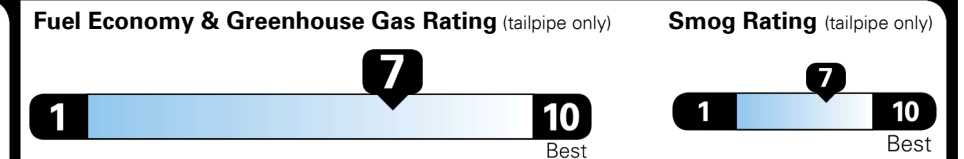

\$345.00  
 \$1,500.00  
 \$130.00  
 \$95.00  
 \$115.00

MSRP INCLUDING OPTIONS

\$ 24,875.00

INLAND FREIGHT AND HANDLING

\$ 995.00

**TOTAL MANUFACTURER'S SUGGESTED RETAIL PRICE ▶**

\$ 25,870.00

**EPA DOT Fuel Economy and Environment**

Gasoline Vehicle

SMALL STATION WAGONS range from 24 to 119 MPG. The best vehicle rates 136 MPGe.

**You save \$750**  
 in fuel costs over 5 years compared to the average new vehicle.

**Annual fuel cost \$1,350**