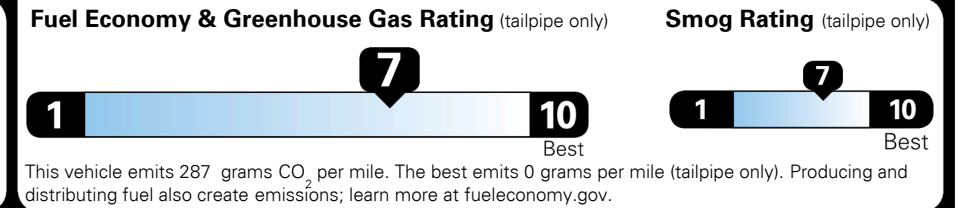

EPA DOT Fuel Economy and Environment

Gasoline Vehicle

Fuel Economy

31 MPG
combined city/hwy

29 MPG
city

35 MPG
highway

3.2 gallons per 100 miles

SMALL STATION WAGONS range from 24 to 119 MPG. The best vehicle rates 136 MPGe.

You save $1,000
in fuel costs over 5 years
compared to the average new vehicle.

Annual fuel cost $1,300