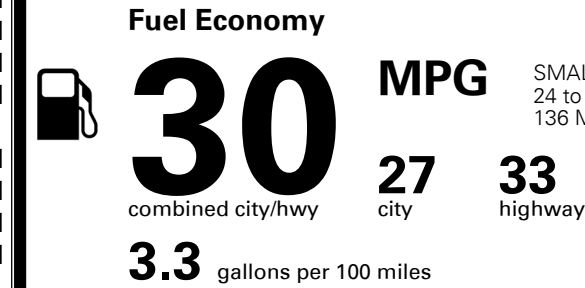

## EPA DOT Fuel Economy and Environment

Gasoline Vehicle

SMALL STATION WAGONS range from 24 to 119 MPG. The best vehicle rates 136 MPGe.

**You save \$750**  
 in fuel costs over 5 years  
 compared to the average new vehicle.