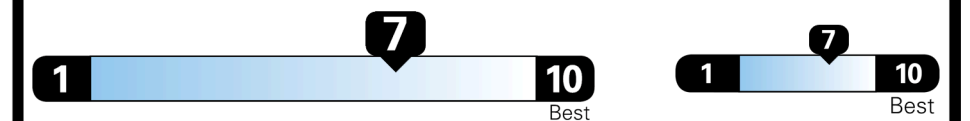

EPA DOT Fuel Economy and Environment

Gasoline Vehicle

Fuel Economy

31 MPG
combined city/hwy

29 MPG
city

35 MPG
highway

3.2 gallons per 100 miles

SMALL STATION WAGONS range from 24 to 119 MPG. The best vehicle rates 136 MPGe.

You save $1,000
in fuel costs over 5 years compared to the average new vehicle.

Annual fuel cost $1,300

Fuel Economy & Greenhouse Gas Rating (tailpipe only) **Smog Rating** (tailpipe only)